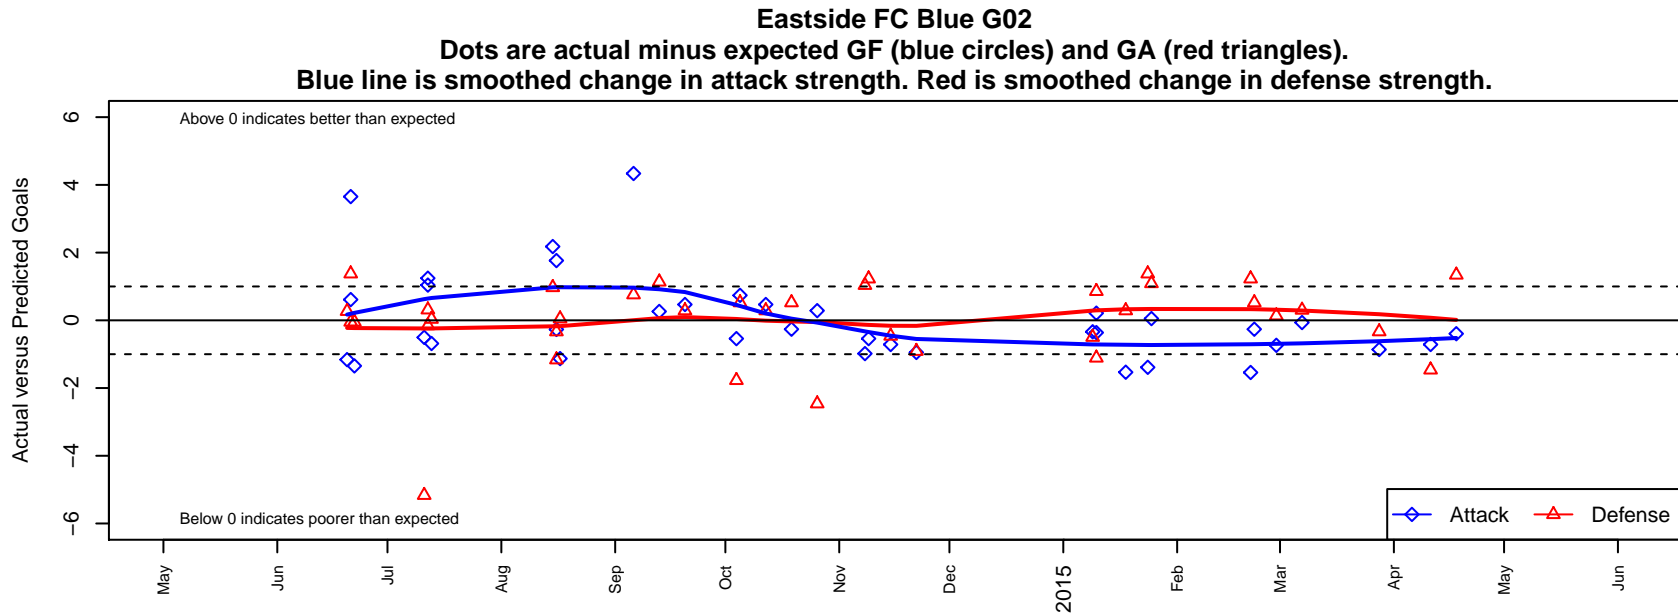

Eastside FC Blue G02

Eastside FC
 Preston, WA
 G02 total strength=487
 attack=0.31 defense=0.37
 fall league = RCL G02 Div 4
 spr league = Win RCL G02 Div 4
 notes= Turner 2014

alt names used:
 Eastside FC G02 Blue
 Eastside FC GU12 Blue Turner
 Eastside FC 02 Blue C
 Eastside FC Blue [G02]
 EASTSIDE FOOTBALL EASTSIDE FC GU12 B
 Eastside FC 02 Blue C
 Eastside FC 02 Blue C

**attack and defense variance (black dot)
relative to other teams
and top 10 in region**

**attack and defense rating
relative to others at age
and all opponents in last 13 months**

Performance relative to 13 month average