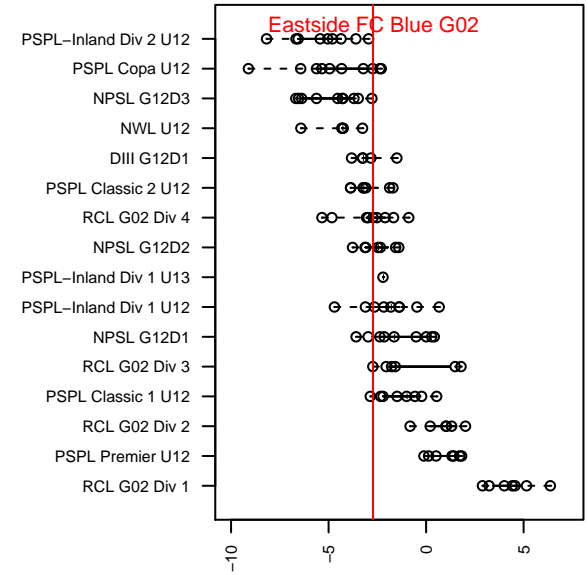

Eastside FC Blue G02

Eastside FC
 Preston, WA
 G02 total strength=487
 attack=0.31 defense=0.37
 fall league = RCL G02 Div 4
 spr league = Win RCL G02 Div 4
 notes= Turner 2014

alt names used:
 Eastside FC G02 Blue
 Eastside FC GU12 Blue Turner
 Eastside FC 02 Blue C
 Eastside FC Blue [G02]
 EASTSIDE FOOTBALL EASTSIDE FC GU12 B
 Eastside FC 02 Blue C
 Eastside FC 02 Blue C

**attack and defense variance (black dot)
relative to other teams
and top 10 in region**

**attack and defense rating
relative to others at age
and all opponents in last 13 months**

Performance relative to 13 month average