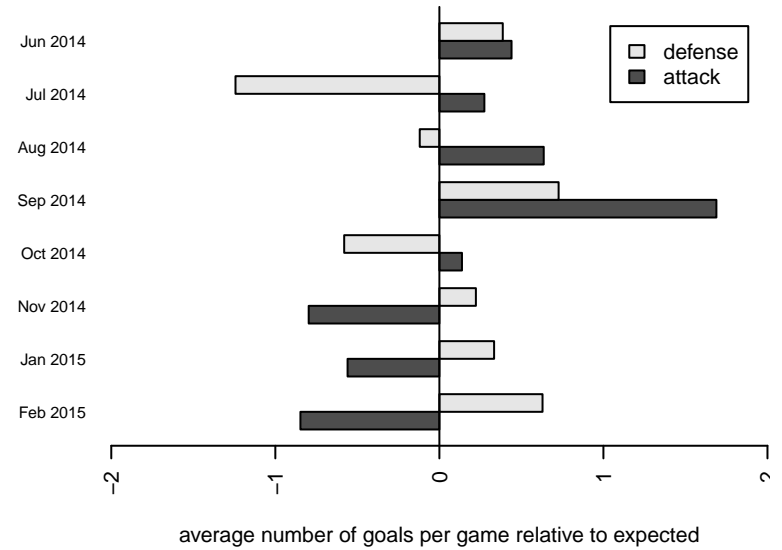

Performance relative to 13 month average