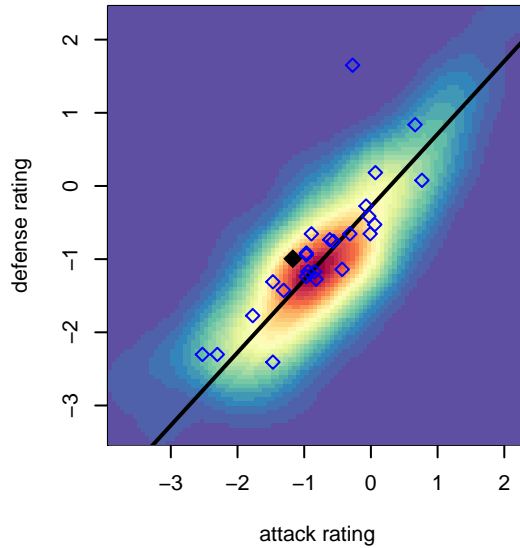

Eastside FC Blue G02

Eastside FC
 Preston, WA
 G02 total strength=487
 attack=0.31 defense=0.37
 fall league = RCL G02 Div 4
 spr league = Win RCL G02 Div 4
 notes= Turner 2014

alt names used:
 Eastside FC G02 Blue
 Eastside FC GU12 Blue Turner
 Eastside FC 02 Blue C
 Eastside FC Blue [G02]
 EASTSIDE FOOTBALL EASTSIDE FC GU12 B
 Eastside FC 02 Blue C
 Eastside FC 02 Blue C

**attack and defense variance (black dot)
relative to other teams
and top 10 in region**

**attack and defense rating
relative to others at age
and all opponents in last 13 months**

Performance relative to 13 month average