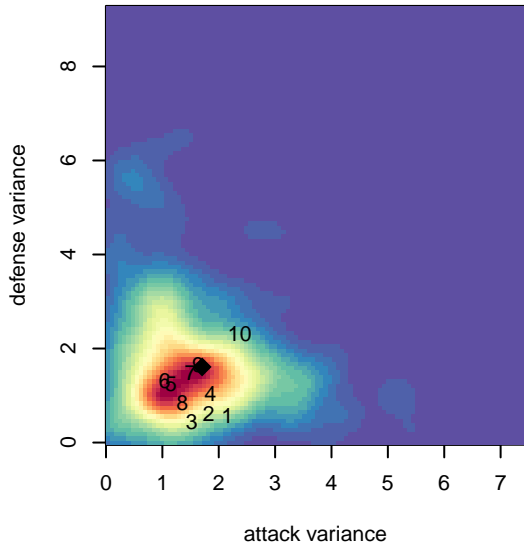

Eastside FC Blue G02

Eastside FC
 Preston, WA
 G02 total strength=487
 attack=0.31 defense=0.37
 fall league = RCL G02 Div 4
 spr league = Win RCL G02 Div 4
 notes= Turner 2014

alt names used:
 Eastside FC G02 Blue
 Eastside FC GU12 Blue Turner
 Eastside FC 02 Blue C
 Eastside FC Blue [G02]
 EASTSIDE FOOTBALL EASTSIDE FC GU12 B
 Eastside FC 02 Blue C
 Eastside FC 02 Blue C

**attack and defense variance (black dot)
relative to other teams
and top 10 in region**

**attack and defense rating
relative to others at age
and all opponents in last 13 months**

Performance relative to 13 month average