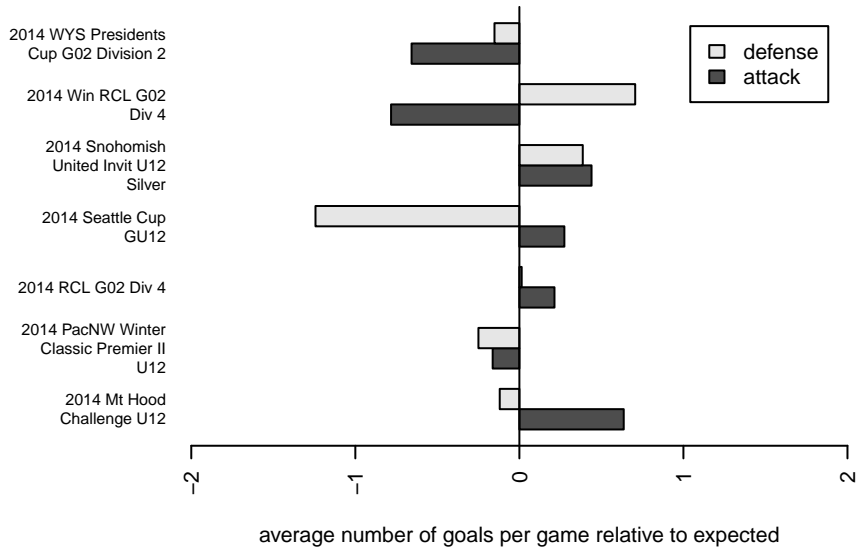

Eastside FC Blue G02

Eastside FC
 Preston, WA
 G02 total strength=487
 attack=0.31 defense=0.37
 fall league = RCL G02 Div 4
 spr league = Win RCL G02 Div 4
 notes= Turner 2014

alt names used:
 Eastside FC G02 Blue
 Eastside FC GU12 Blue Turner
 Eastside FC 02 Blue C
 Eastside FC Blue [G02]
 EASTSIDE FOOTBALL EASTSIDE FC GU12 B
 Eastside FC 02 Blue C
 Eastside FC 02 Blue C

Venues played:
 2014 Snohomish United Invit U12 Silver
 2014 Seattle Cup GU12
 2014 Mt Hood Challenge U12
 2014 RCL G02 Div 4
 2014 PacNW Winter Classic Premier II U12
 2014 Win RCL G02 Div 4
 2014 WYS Presidents Cup G02 Division 2

**attack and defense variance (black dot)
relative to other teams
and top 10 in region**

**attack and defense rating
relative to others at age
and all opponents in last 13 months**

Performance relative to 13 month average